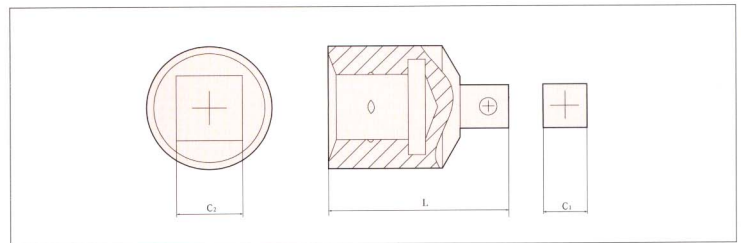

Universal Joint

Number	C inch	L mm	Be-Cu g	Al-Cu g
112-1002	1/2	50	186	170

Adaptor

Number	C ₁ inch	C ₂ inch	L mm	Be-Cu g	Al-Cu g
113-1002	1/4	3/8	26	22	20
113-1004	3/8	1/4	22	22	20

Screwdriver Socket

Number	C inch	L mm	H mm	B mm	Be-Cu g	Al-Cu g
114-1002	1/2	52	2	13	102	91