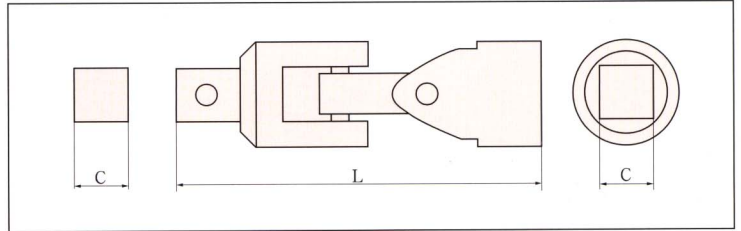

Universal Joint

Number	C inch	L mm	Be-Cu g	Al-Cu g
112-1002	1/2	50	186	170

Adaptor

Number	C ₁ inch	C ₂ inch	L mm	Be-Cu g	Al-Cu g
113-1002	1/4	3/8	26	22	20
113-1004	3/8	1/4	22	22	20

Screwdriver Socket

Number	C inch	L mm	H mm	B mm	Be-Cu g	Al-Cu g
114-1002	1/2	52	2	13	102	91