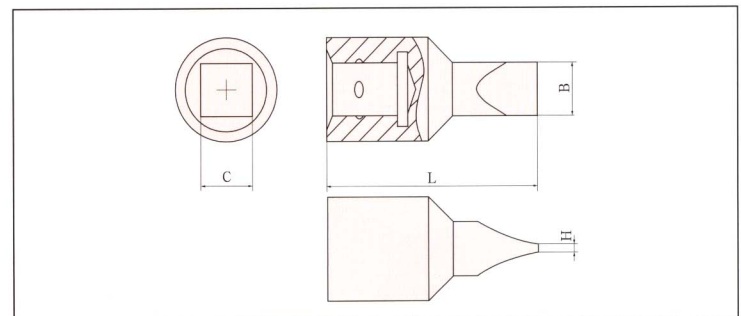

Universal Joint

Number	C inch	L mm	Be-Cu g	Al-Cu g
112-1002	1/2	50	186	170

Adaptor

Number	C ₁ inch	C ₂ inch	L mm	Be-Cu g	Al-Cu g
113-1002	1/4	3/8	26	22	20
113-1004	3/8	1/4	22	22	20

Screwdriver Socket

Number	C inch	L mm	H mm	B mm	Be-Cu g	Al-Cu g
114-1002	1/2	52	2	13	102	91