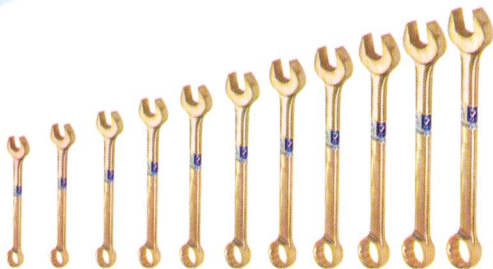

Combination Wrench Set-9pcs

Number	S mm	Be-Cu g	Al-Cu g
132	8, 10, 12, 14, 17, 19, 22, 24, 27	1815	1655

Combination Wrench Set-11pcs

Number	S mm	Be-Cu g	Al-Cu g
133	8, 10, 12, 14, 17, 19, 22, 24, 27, 30, 32	3235	2955

Combination Wrench Set-13pcs

Number	S mm	Be-Cu g	Al-Cu g
134	8, 10, 12, 13, 14, 16, 17, 19, 22, 24, 27, 30, 32	3485	3175