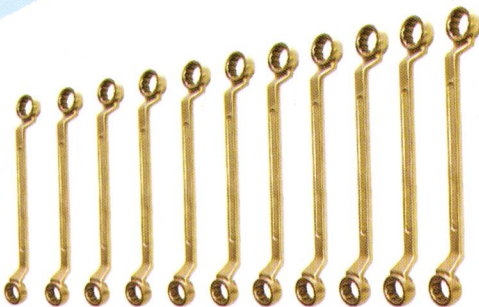

Wrench, Double Box Offset Set—9pcs

Number	S ₁ *S ₂ mm	Be—Cu g	Al—Cu g
148	8*10, 10*12, 12*14, 14*17, 17*19, 19*22, 22*24, 24*27, 30*32	2815	2575

Wrench, Double Box Offset Set—11pcs

Number	S ₁ *S ₂ mm	Be—Cu g	Al—Cu g
149	8*10, 9*11, 10*12, 12*14, 14*17, 17*19, 19*22, 22*24, 24*27, 27*30, 30*32	3585	3275

Wrench, Double Box Offset Set—13pcs

Number	S ₁ *S ₂ mm	Be—Cu g	Al—Cu g
150	5.5*7, 6*7, 8*10, 9*11, 10*12, 12*14, 14*17, 17*19, 19*22, 22*24, 24*27, 27*30, 30*32	3630	3320